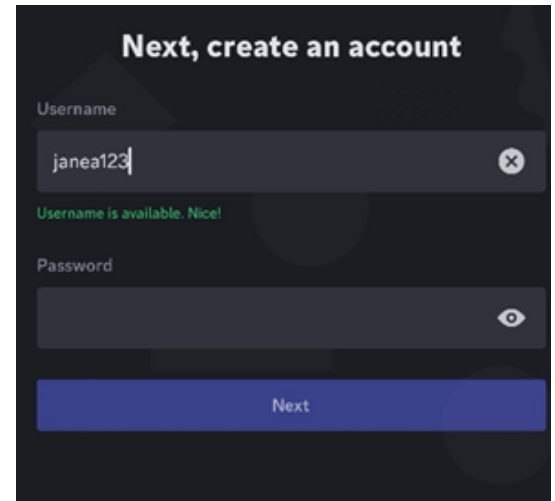

Resend

6. Verify your email.
 - a. Click the link in your email sent by Discord to verify it.
 - b. If you do not receive the email after a few minutes, click “Resend Email” in the top, green bar.
7. You’re now officially signed up!
8. To join the ASDNext server, head over to our [Community Page](#) and click the link to join our server.

MOBILE DEVICE:

(IOS, ALSO AVAILABLE FOR ANDROID)

1. Download Discord from the app store.

2. Open the app. Click “Register.”

4. Sign up by entering your phone number or your email address.

5. Enter a Display Name.

6. Create your account.
 - a. Choose a username and enter a password.
 - It does not need to match the Display name or include your full name, if you prefer not to.
 - Make sure it's appropriate.
7. Enter your birthday.
 - a. **Make sure to ask a parent/guardian for their permission before joining if you're under 18.**
8. If prompted with a security verification request, check off the box that says "I am human"
 - a. Complete the rest of the prompt or puzzle that pops up.
9. Choose a profile picture.
 - a. You can upload one from your phone or you can choose a Discord avatar. Make sure it's appropriate.
10. You may be asked a series of prompts about receiving notifications or finding friends, please choose the privacy options you prefer.
11. You're now officially signed up!
12. To join the ASDNext server, head over to our [Community Page](#) and click the link to join our server.