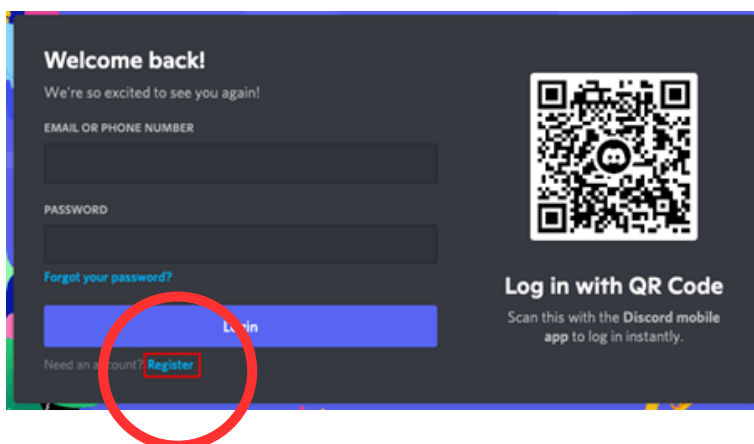

3. Once directed to the Log In form, click register.

4. Now create an account.
  - a. Follow the prompts on the form.
  - b. Make sure display and user names are appropriate.
  - c. Enter your birthday.
    - **Make sure to ask a parent/guardian for their permission before joining if you're under 18.**

5. If prompted with a security verification request, check off the box that says, "I am human."
  - a. Complete the rest of the prompt or puzzle that pops up.