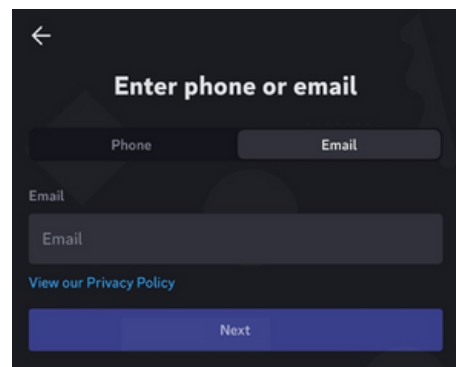

Resend

6. Verify your email.
 - a. Click the link in your email sent by Discord to verify it.
 - b. If you do not receive the email after a few minutes, click “Resend Email” in the top, green bar.
7. You’re now officially signed up!
8. To join the ASDNext server, head over to our [Community Page](#) and click the link to join our server.

MOBILE DEVICE:

(IOS, ALSO AVAILABLE FOR ANDROID)

1. Download Discord from the app store.

2. Open the app. Click “Register.”

4. Sign up by entering your phone number or your email address.

5. Enter a Display Name.

6. Create your account.
 - a. Choose a username and enter a password.
 - It does not need to match the Display name or include your full name, if you prefer not to.
 - Make sure it's appropriate.
7. Enter your birthday.
 - a. **Make sure to ask a parent/guardian for their permission before joining if you're under 18.**
8. If prompted with a security verification request, check off the box that says "I am human"
 - a. Complete the rest of the prompt or puzzle that pops up.
9. Choose a profile picture.
 - a. You can upload one from your phone or you can choose a Discord avatar. Make sure it's appropriate.
10. You may be asked a series of prompts about receiving notifications or finding friends, please choose the privacy options you prefer.
11. You're now officially signed up!
12. To join the ASDNext server, head over to our [Community Page](#) and click the link to join our server.