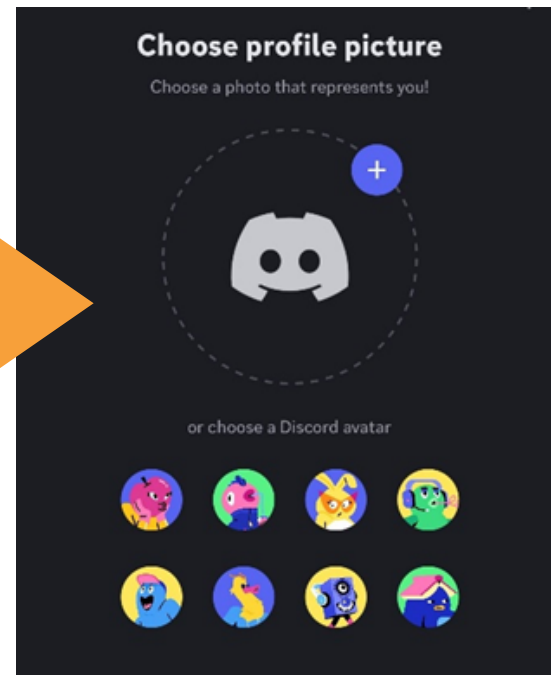

6. Create your account.
  - a. Choose a username and enter a password.
    - It does not need to match the Display name or include your full name, if you prefer not to.
    - Make sure it's appropriate.
7. Enter your birthday.
  - a. **Make sure to ask a parent/guardian for their permission before joining if you're under 18.**
8. If prompted with a security verification request, check off the box that says "I am human"
  - a. Complete the rest of the prompt or puzzle that pops up.
9. Choose a profile picture.
  - a. You can upload one from your phone or you can choose a Discord avatar. Make sure it's appropriate.
10. You may be asked a series of prompts about receiving notifications or finding friends, please choose the privacy options you prefer.
11. You're now officially signed up!
12. To join the ASDNext server, head over to our [Community Page](#) and click the link to join our server.

For more in-depth steps and information on getting started,
click here: [Getting Started - Discord](#).