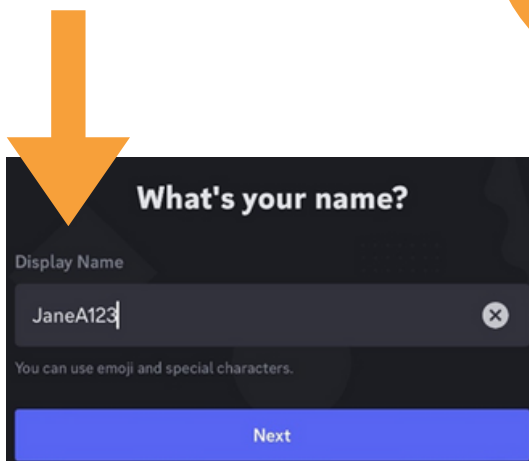

MOBILE DEVICE:

(IOS, ALSO AVAILABLE FOR ANDROID)

1. Download Discord from the app store.

2. Open the app. Click “Register.”

4. Sign up by entering your phone number or your email address.

5. Enter a Display Name.

6. Create your account.
 - a. Choose a username and enter a password.
 - It does not need to match the Display name or include your full name, if you prefer not to.
 - Make sure it's appropriate.
7. Enter your birthday.
 - a. **Make sure to ask a parent/guardian for their permission before joining if you're under 18.**
8. If prompted with a security verification request, check off the box that says "I am human"
 - a. Complete the rest of the prompt or puzzle that pops up.
9. Choose a profile picture.
 - a. You can upload one from your phone or you can choose a Discord avatar. Make sure it's appropriate.
10. You may be asked a series of prompts about receiving notifications or finding friends, please choose the privacy options you prefer.
11. You're now officially signed up!
12. To join the ASDNext server, head over to our [Community Page](#) and click the link to join our server.