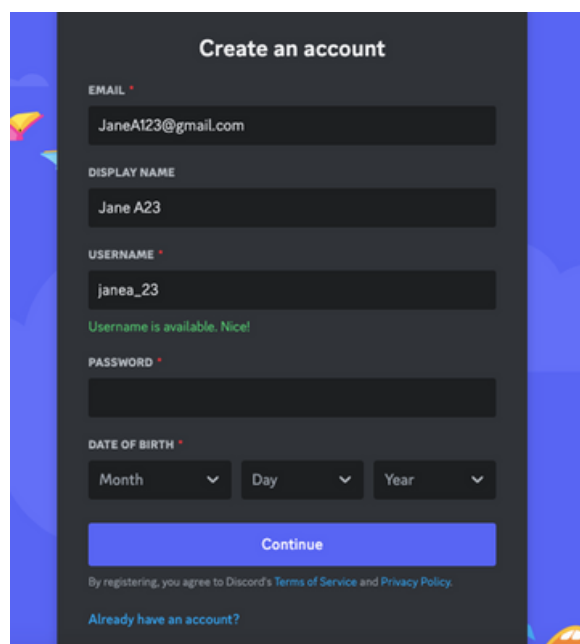

Check out ASDNext's [Community Page](#) and join our Discord server! This will be a place to meet and connect online with others in the autistic community who have similar interests. ASDNext will be monitoring these channels to make sure all rules are being followed. To learn more about Discord, visit our other resources: [Discord Resource Collection](#).

If you're new to Discord and need help signing up, follow the steps below!

PERSONAL COMPUTERS:

1. Go to www.discord.com
2. Click download or open in your browser. (Choose whichever option you prefer)
  - a. If you choose download, follow the prompts that appear.

3. Once directed to the Log In form, click register.

4. Now create an account.
  - a. Follow the prompts on the form.
  - b. Make sure display and user names are appropriate.
  - c. Enter your birthday.
    - **Make sure to ask a parent/guardian for their permission before joining if you're under 18.**

5. If prompted with a security verification request, check off the box that says, "I am human."
  - a. Complete the rest of the prompt or puzzle that pops up.